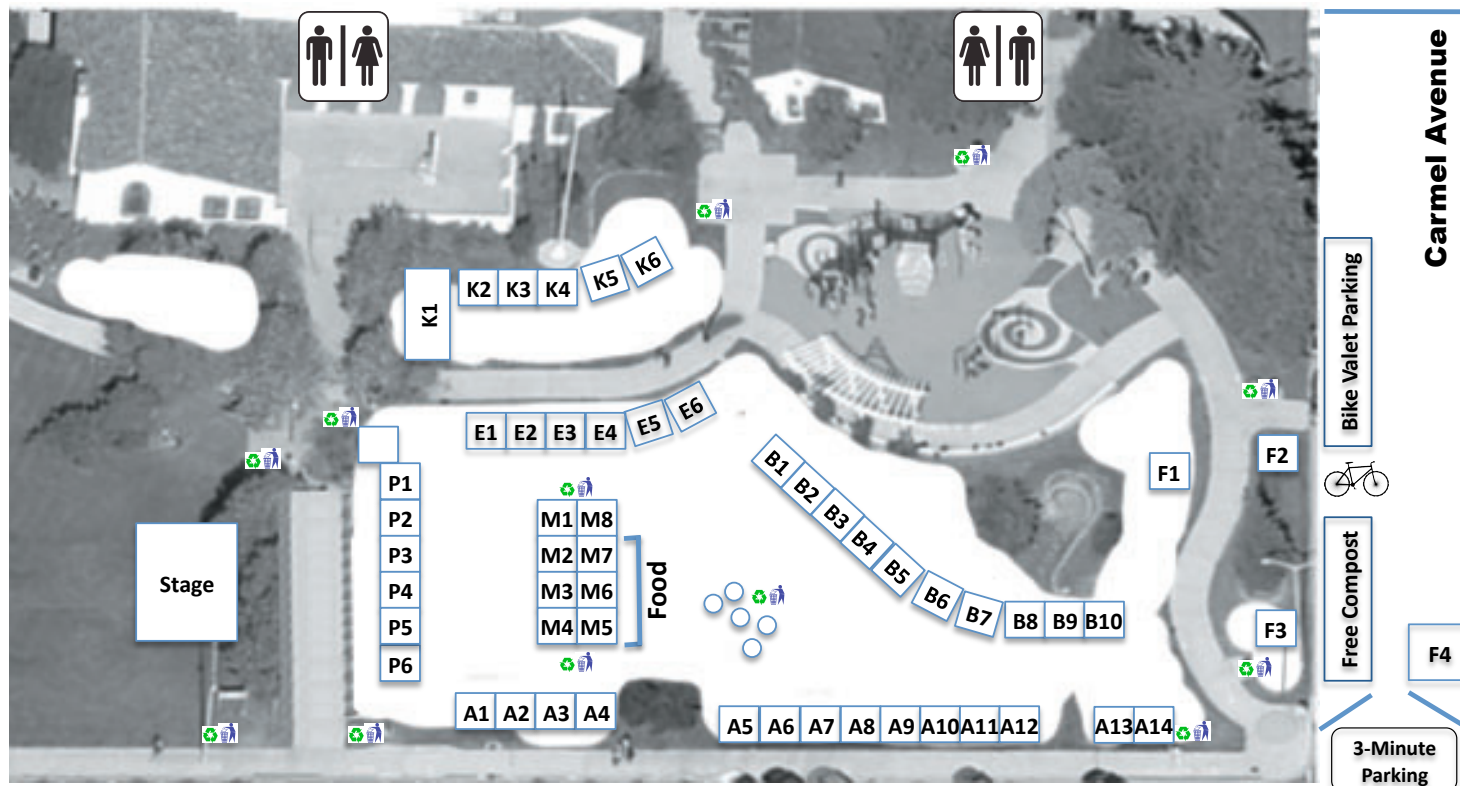

2012 Albany Arts & Green Festival Map

Portland Avenue

Exhibitors

Kids' Village:

- K1 Lawrence Hall of Science
- K2 Albany Common Ground Project
- K3 Peaceable Kingdom
- K4 Golden Curly Tail
- K5 Clothes for Fun
- K6 Smithology

Festival Services:

- F1 Bike Tune Ups by Street Level Cycles
- F2 Bike Valet Parking by Albany Strollers & Rollers
- F3 Compost in Bags by Albany's City Arborist
- F4 Electronics Recycling by Alameda County Computer Resource Center

Ecosystem and Garden:

- E1 Farm Fresh to You
- E2 Flowerland
- E3 Friends of 5 Creeks
- E4 Little Hill Garden Arts
- E5 Ocean View Community Garden
- E6 Fynbos Flora
- B1 Laughing Frog Farm
- B2 Planting Justice

Green Practices:

- M8 BART
- B3 Transition Albany
- B4 Sierra Club
- B5 Green Sangha Organization
- B6 Ecology Center
- B7 Albany Film Festival
- B8 Arts Committee and Albany Community Foundation
- B9 Sustainability Committee
- B10 Waste Management, City Environmental and Transportation
- A13 Albany Teen Center
- A14 eTrike/eCar Demos