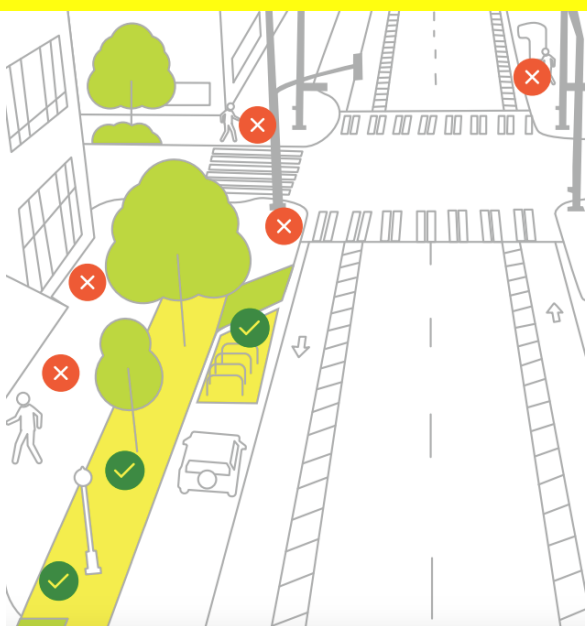

"Hello, I'm LimeBike "

HAVE YOU SEEN ME AROUND TOWN?

I'm your ride, anytime! (\$1 for 30mins)

WANT TO USE ME? IT'S AS EASY AS 1, 2, 3:

- 1) Download LimeBike from the  App Store or on  Google Play.
- 2) Scan my QR Code with the app to unlock me and start your ride. Your first ride is always free!
- 3) Arrive at your destination, then slide and secure my lock. When you hear my distinct LimeBike melody 🎵, your ride is complete!**